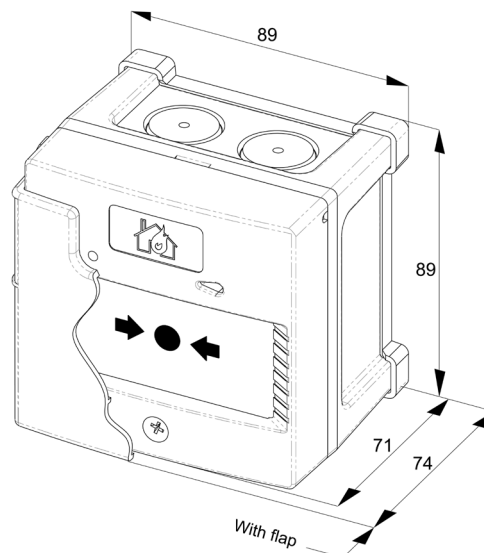

ADDRESSABLE WEATHERPROOF MCP

DESCRIPTION

The Addressable Weatherproof Manual Call Point (MCP) is a 'resettable' style MCP that has the option of being externally fitted if required. The weatherproof manual call point meets the IP65 standard for environmental protection and once operated the device latches into the alarm position and requires manually resetting via a special key. The device is fitted with a single colour red LED to indicate activation and short circuit isolators are also built into the MCP in order to protect the system in the event of a cable fault.

This MCP is compatible with Fike's SITA200plus, Duonet and Quadnet intelligent control panels. Its operating parameters are configured using the panel's programming software and are stored within the Flash memory in the device. This on-board intelligence allows each device to report and respond directly to the control panel without having to wait until it is polled. This enhanced digital protocol means less information is needed to be sent between the device and the host control panel, resulting in faster, more reliable communication.

SPECIFICATIONS

Dimensions:	Width x Height: 89mm x 89mm Depth: Standard inc base 71mm
Operating Temperature:	-10°C to +50°C
Voltage Range:	24V to 42V DC
IP Rating:	IP65
LED Indication:	Activated: 0.3 Second Interval
System Compatibility:	SITA200plus: V2.00 onwards Duonet and Quadnet: V1 onwards
Battery Current @ 24V DC:	Quiescent: 0.18mA Active: 5.96mA
Device Loading Unit Rating:	3

(All measurements shown are in millimetres)

ORDERING INFORMATION

Fike P/N	Description
403 0007	Weatherproof Manual Call Point - RED

TERMINAL DEFINITIONS

RED (R)	(+) Loop In	BLUE (B)	(-) Loop In / Out
YELLOW (Y)	(+) Loop Out	E	Loop Screen In / Out