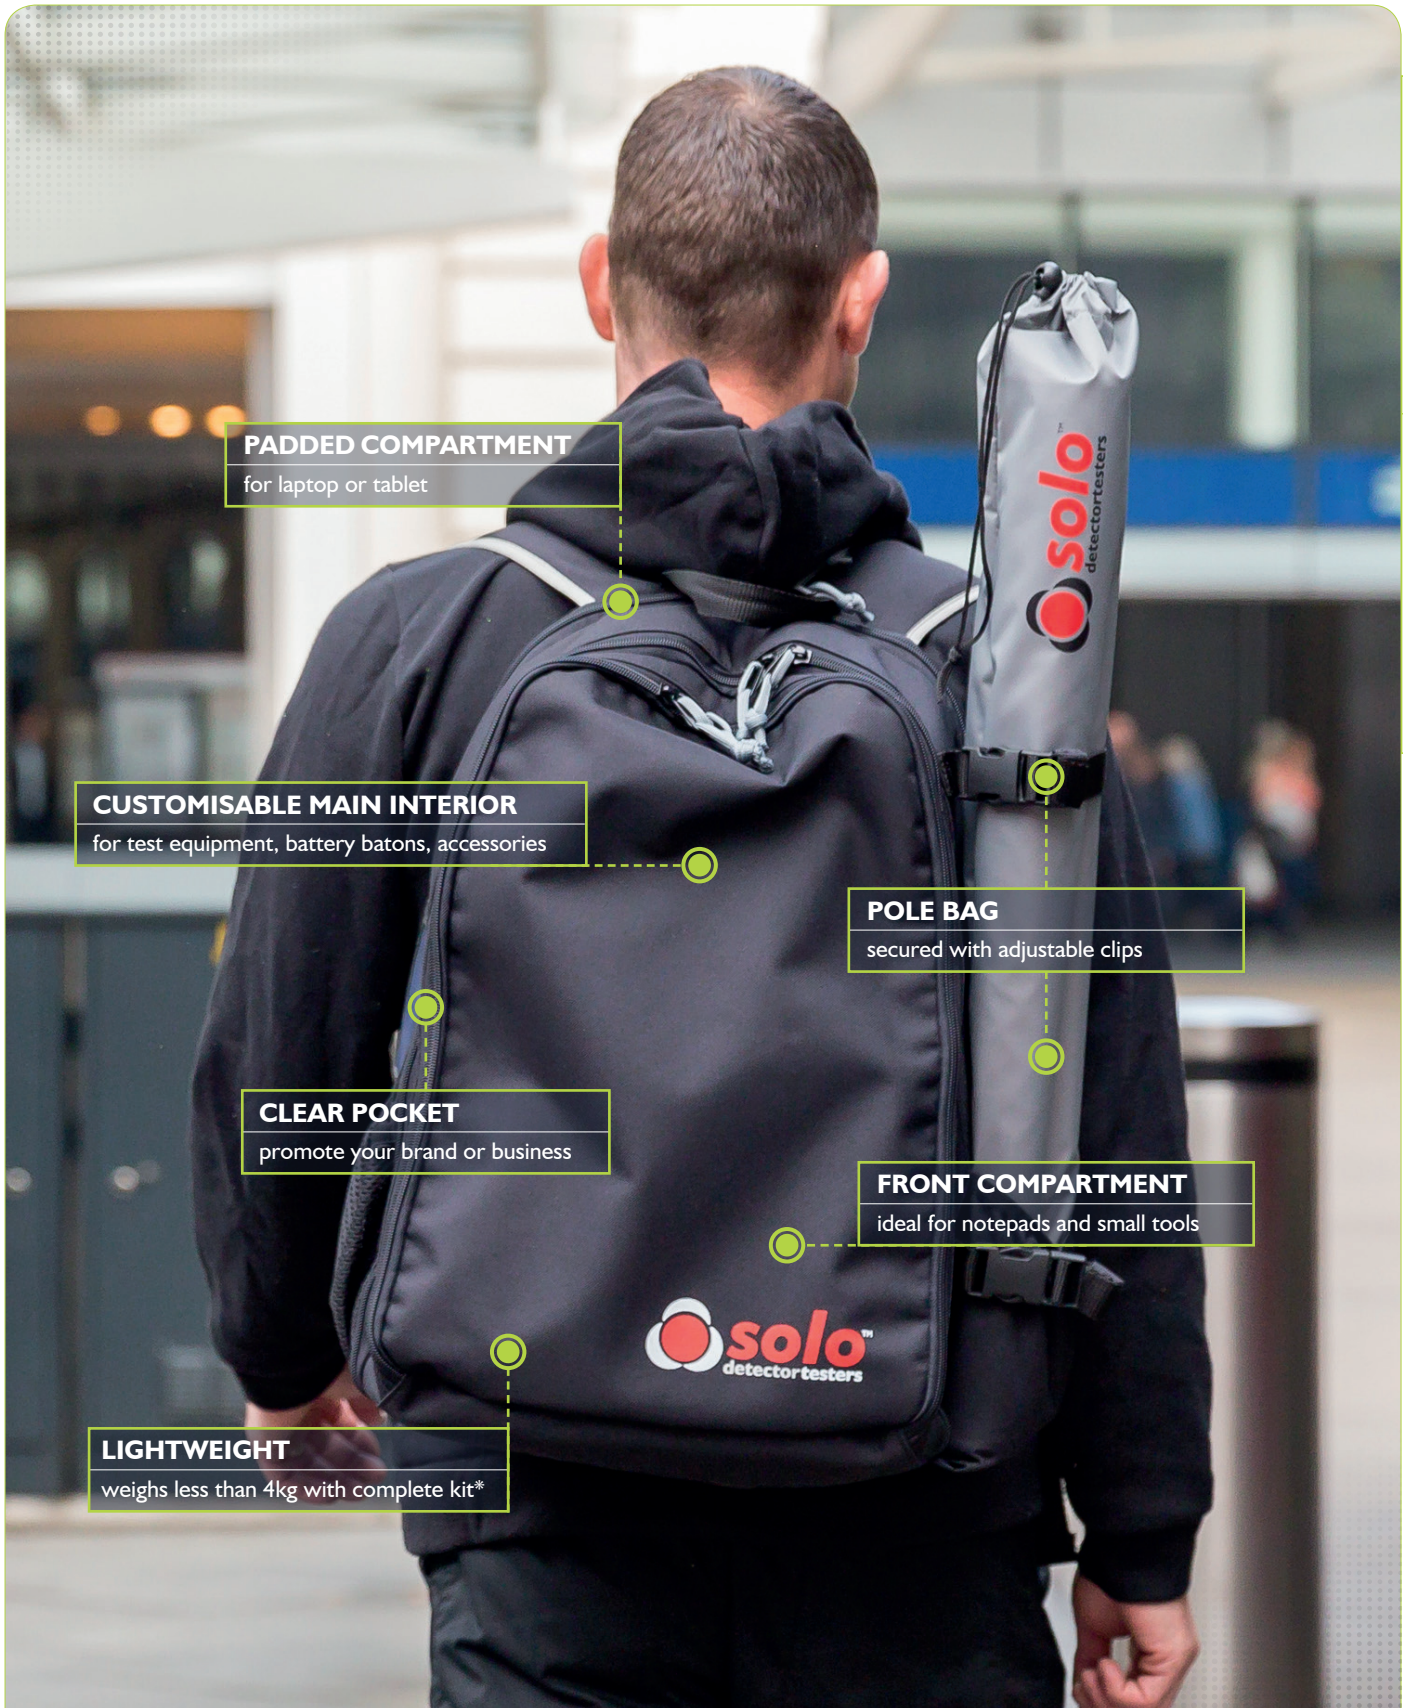

# URBAN KITS

CONVENIENT, COMPACT, PRACTICAL

Perfect for the fire engineer on the go

**PADDED COMPARTMENT**

for laptop or tablet

**CUSTOMISABLE MAIN INTERIOR**

for test equipment, battery batons, accessories

**POLE BAG**

secured with adjustable clips

**CLEAR POCKET**

promote your brand or business

**FRONT COMPARTMENT**

ideal for notepads and small tools

**LIGHTWEIGHT**

weighs less than 4kg with complete kit\*

## Designed with portability in mind

The new range of **Urban fire detector test kits** allow engineers to move easily around towns, large sites, or buildings without the need to carry bulky poles and bags.